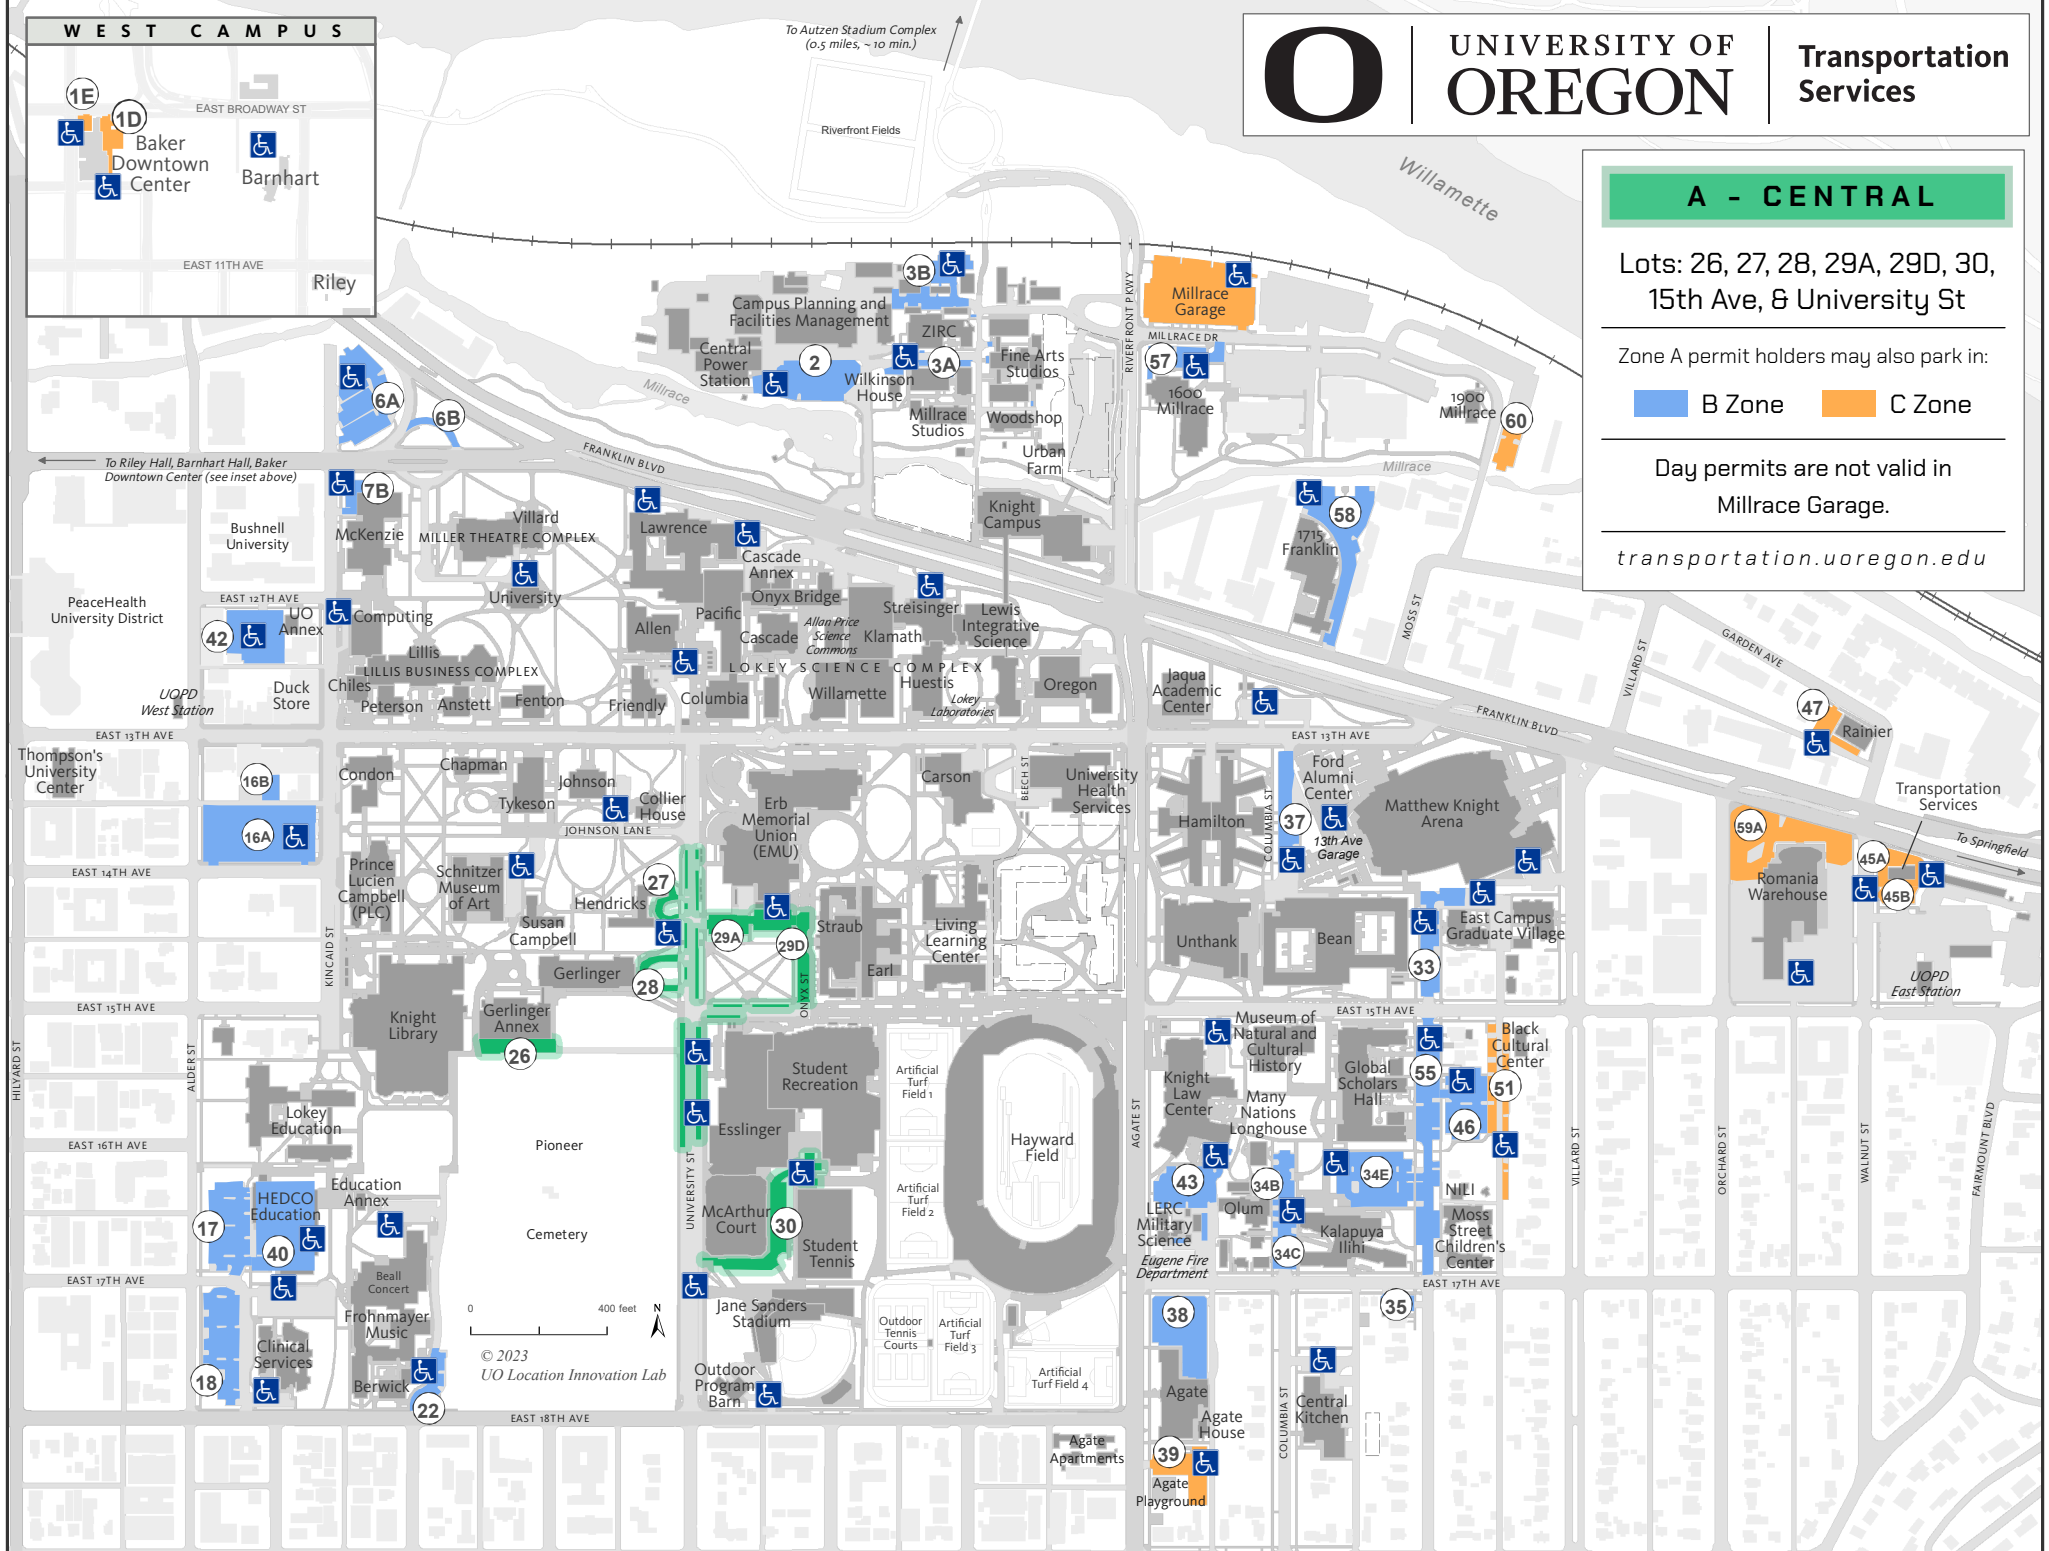

WEST CAMPUS

UNIVERSITY OF OREGON

Transportation Services

A - CENTRAL

Lots: 26, 27, 28, 29A, 29D, 30, 15th Ave, & University St

Zone A permit holders may also park in:

Day permits are not valid in Millrace Garage.

transportation.uoregon.edu

0 400 feet N © 2023 UO Location Innovation Lab