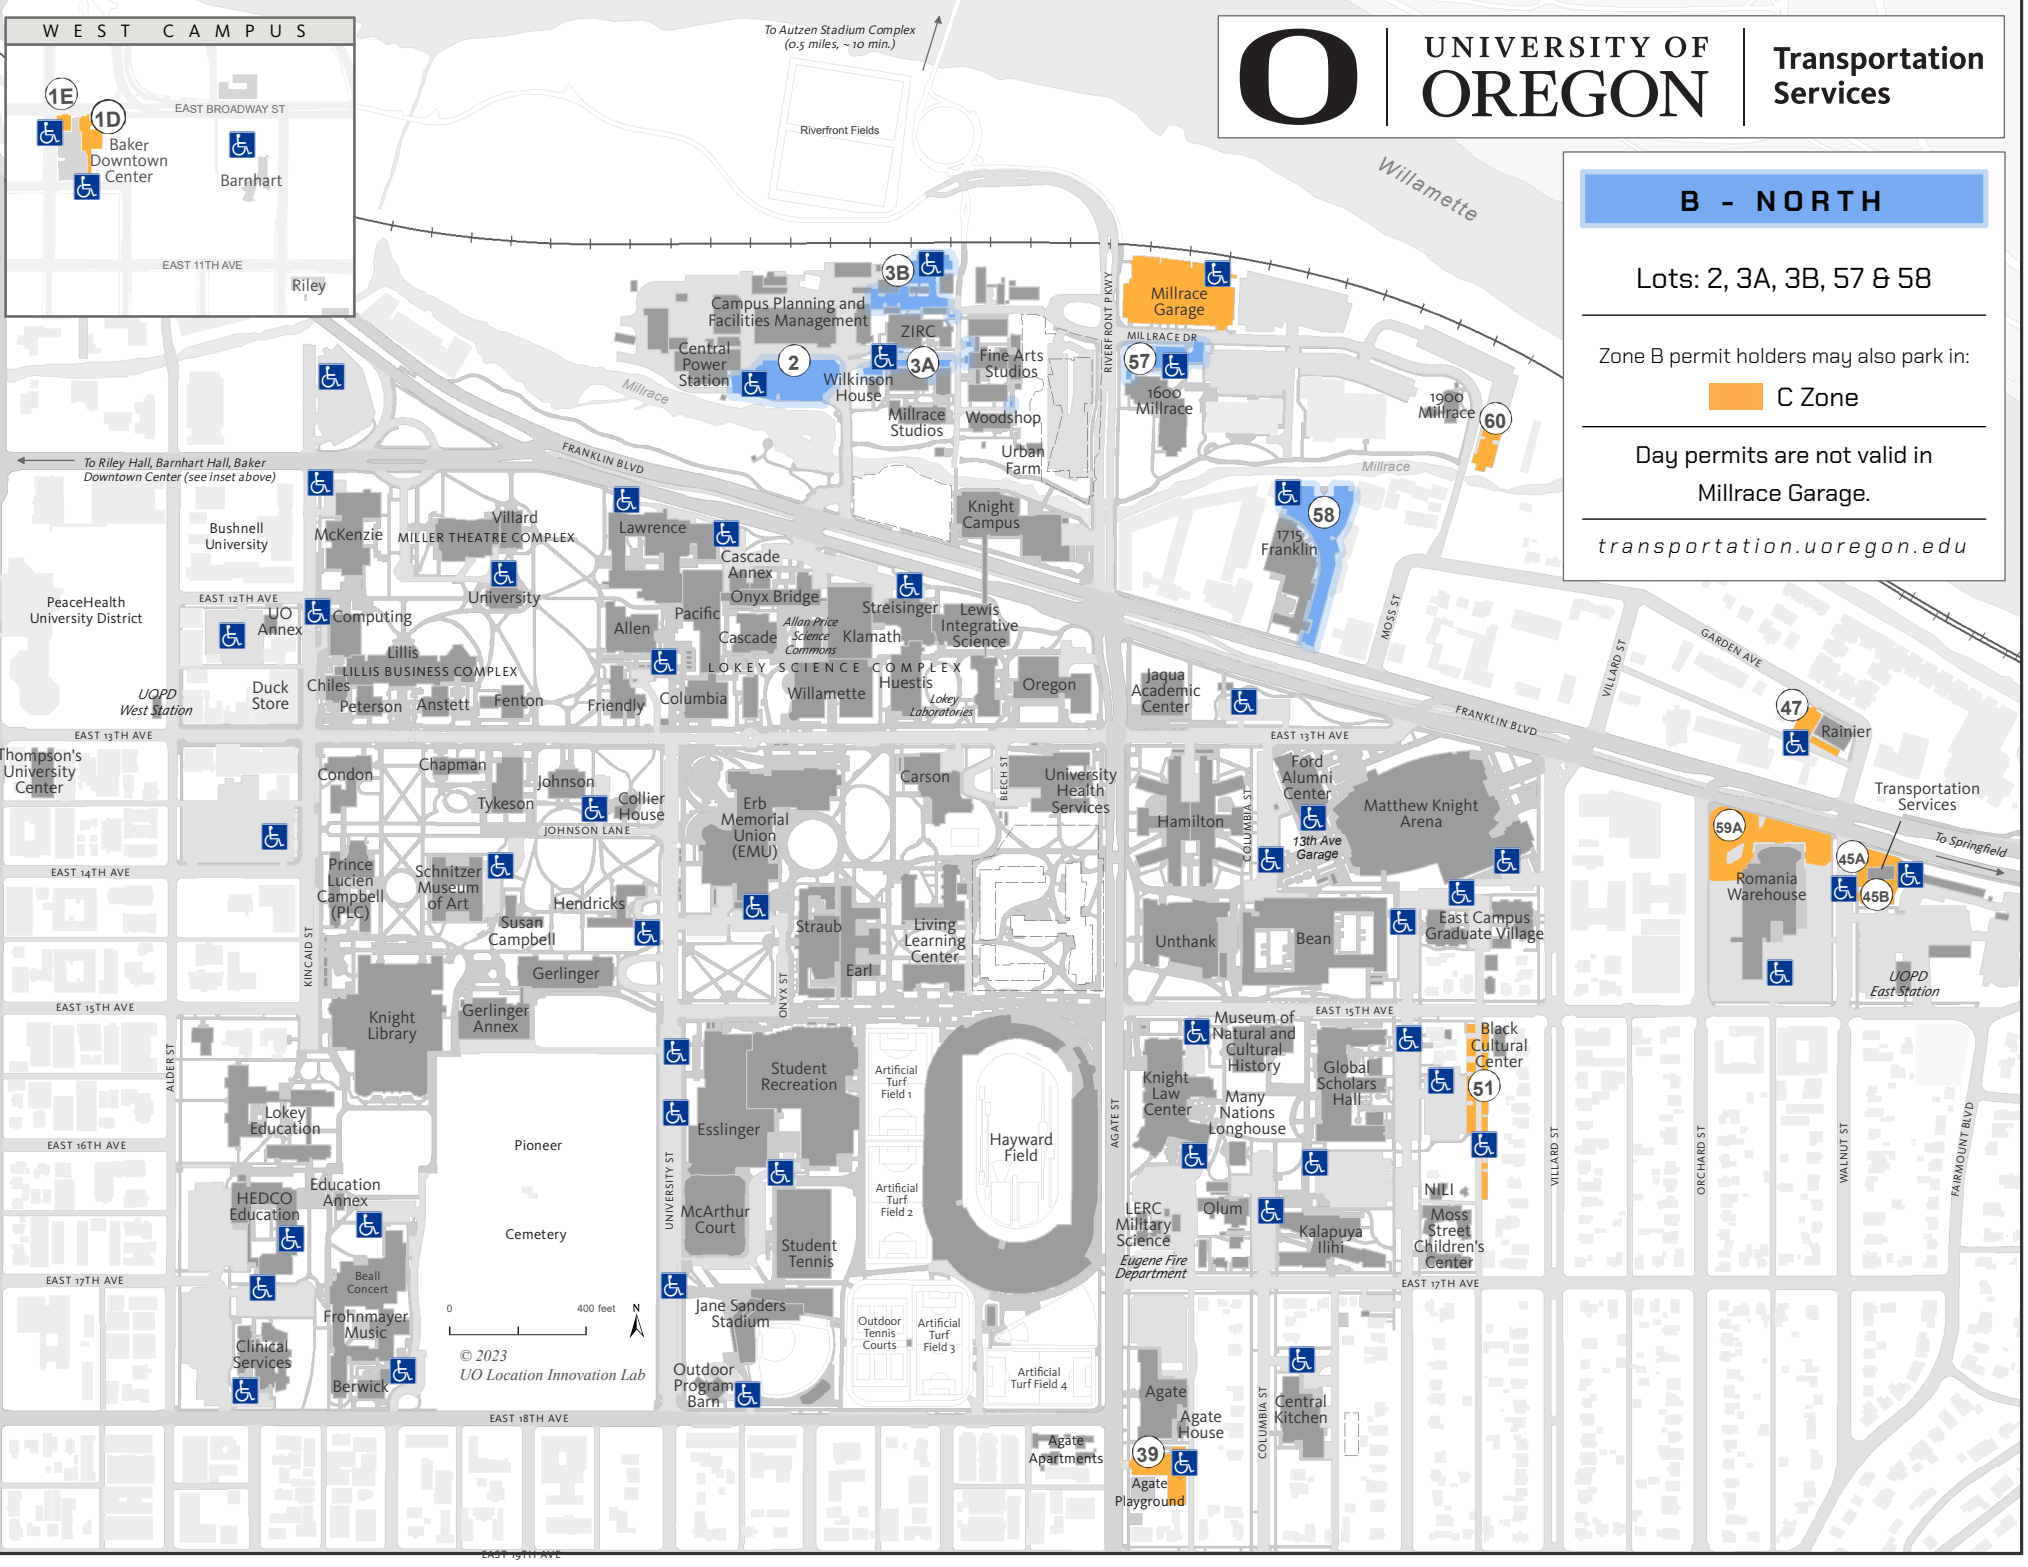

WEST CAMPUS

B - NORTH

Lots: 2, 3A, 3B, 57 & 58

Zone B permit holders may also park in:
C Zone

Day permits are not valid in
Millrace Garage.

transportation.uoregon.edu

0 400 feet N
© 2023 UO Location Innovation Lab