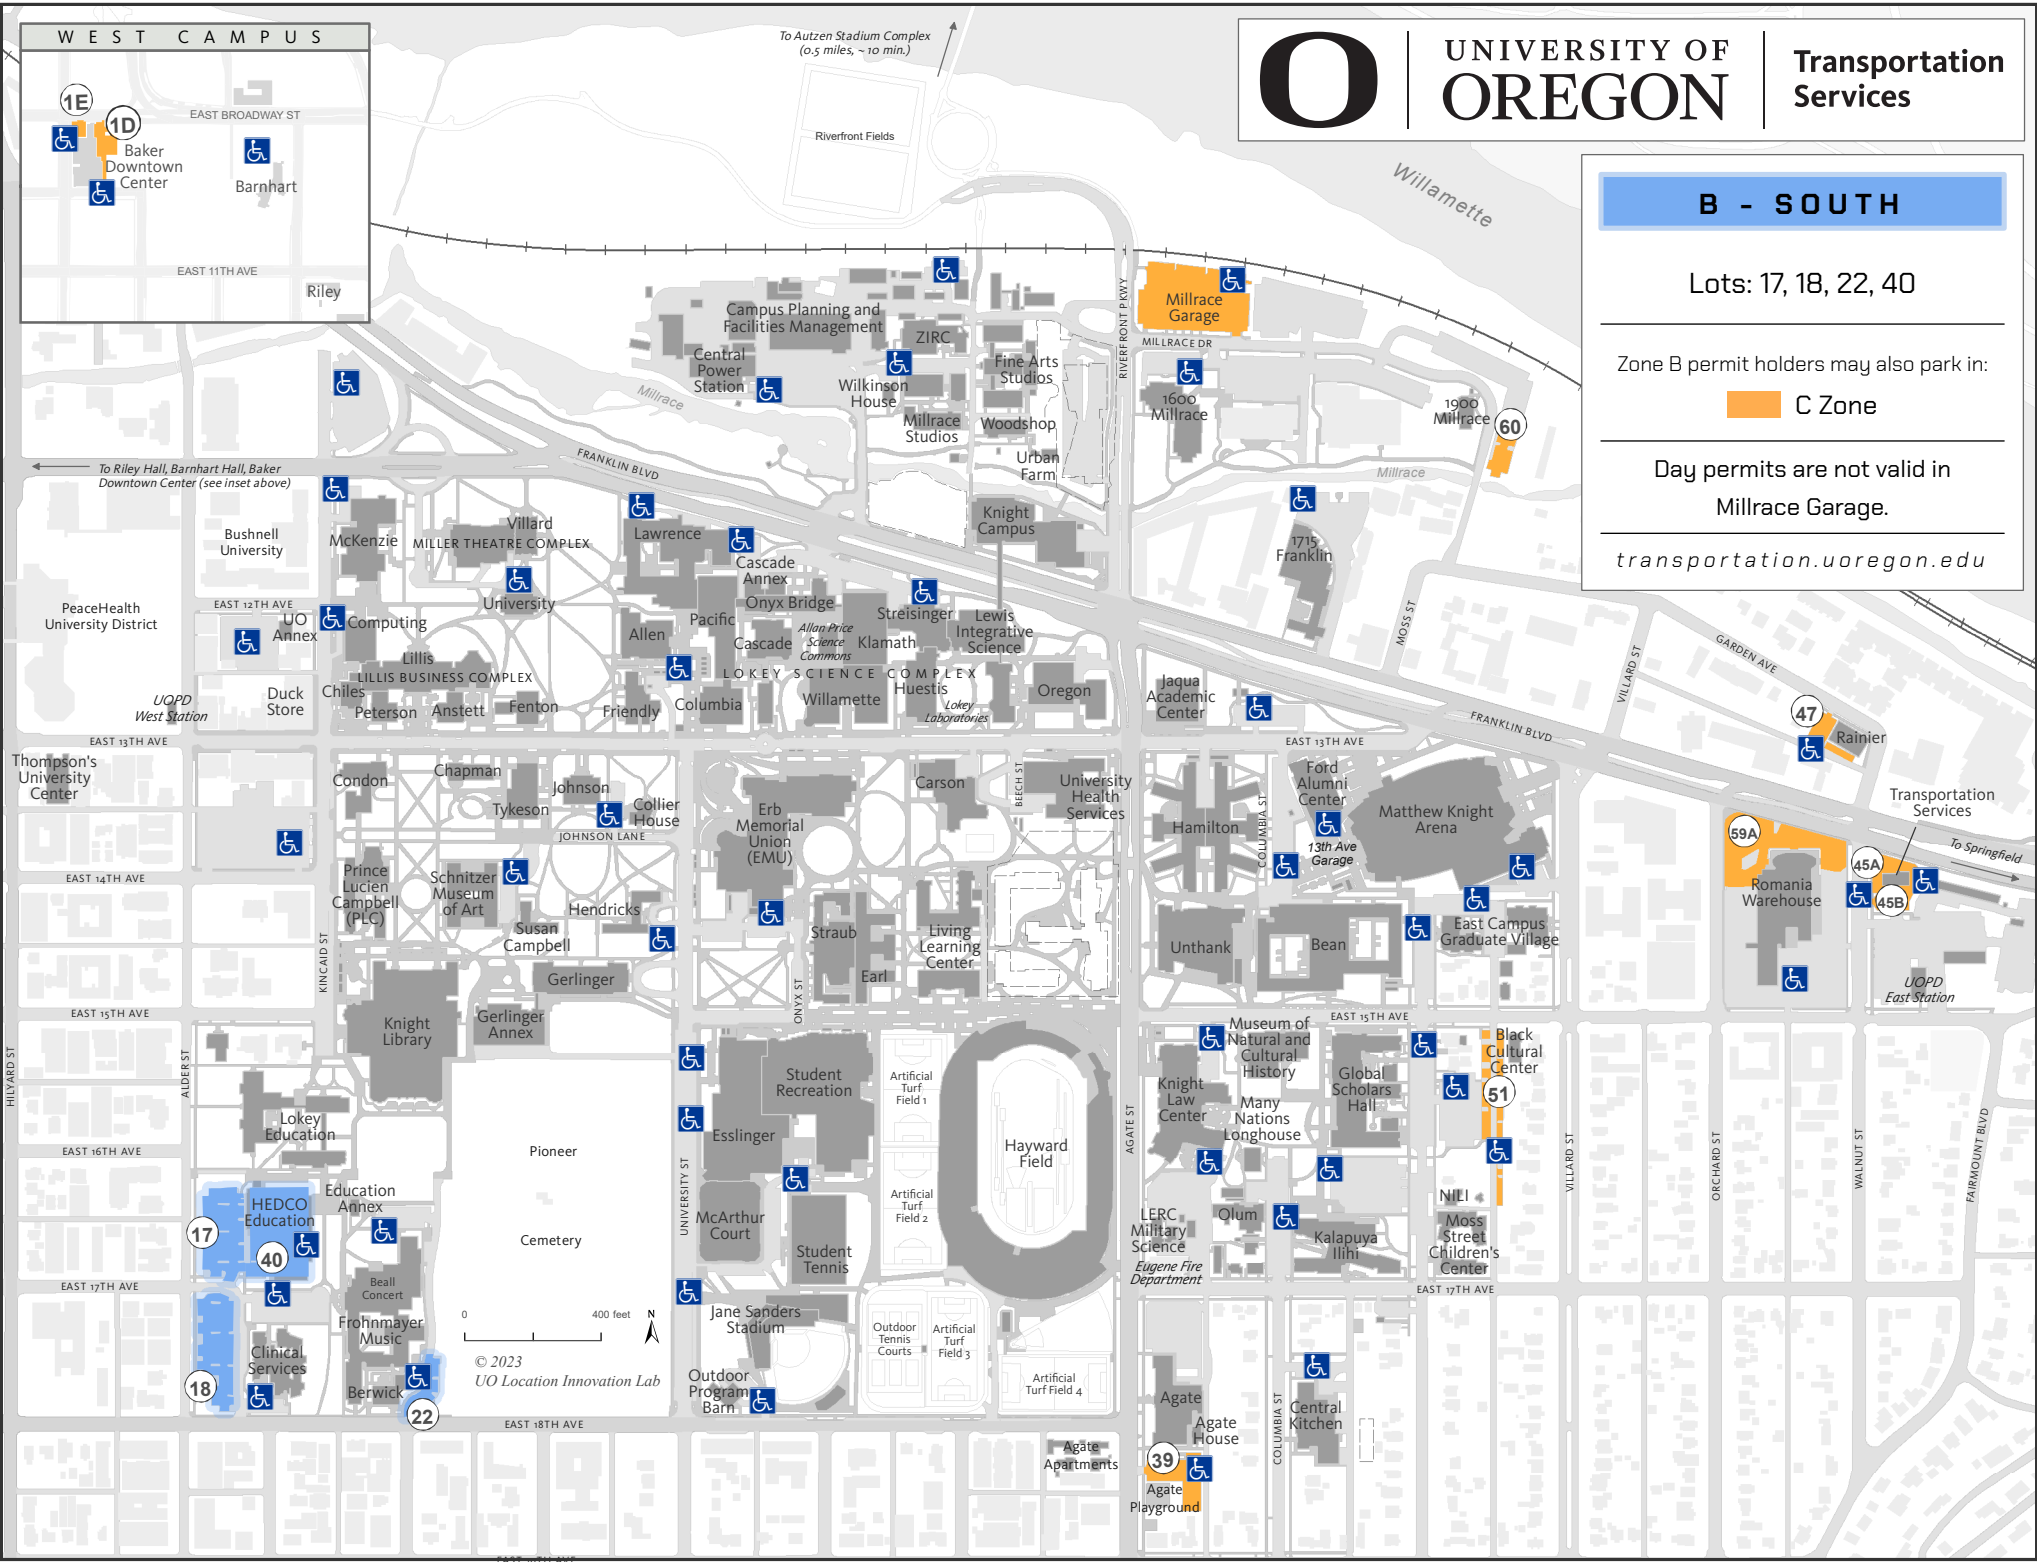

WEST CAMPUS

UNIVERSITY OF OREGON

Transportation Services

B - SOUTH

Lots: 17, 18, 22, 40

Zone B permit holders may also park in:

Day permits are not valid in Millrace Garage.

transportation.uoregon.edu

© 2023 UO Location Innovation Lab