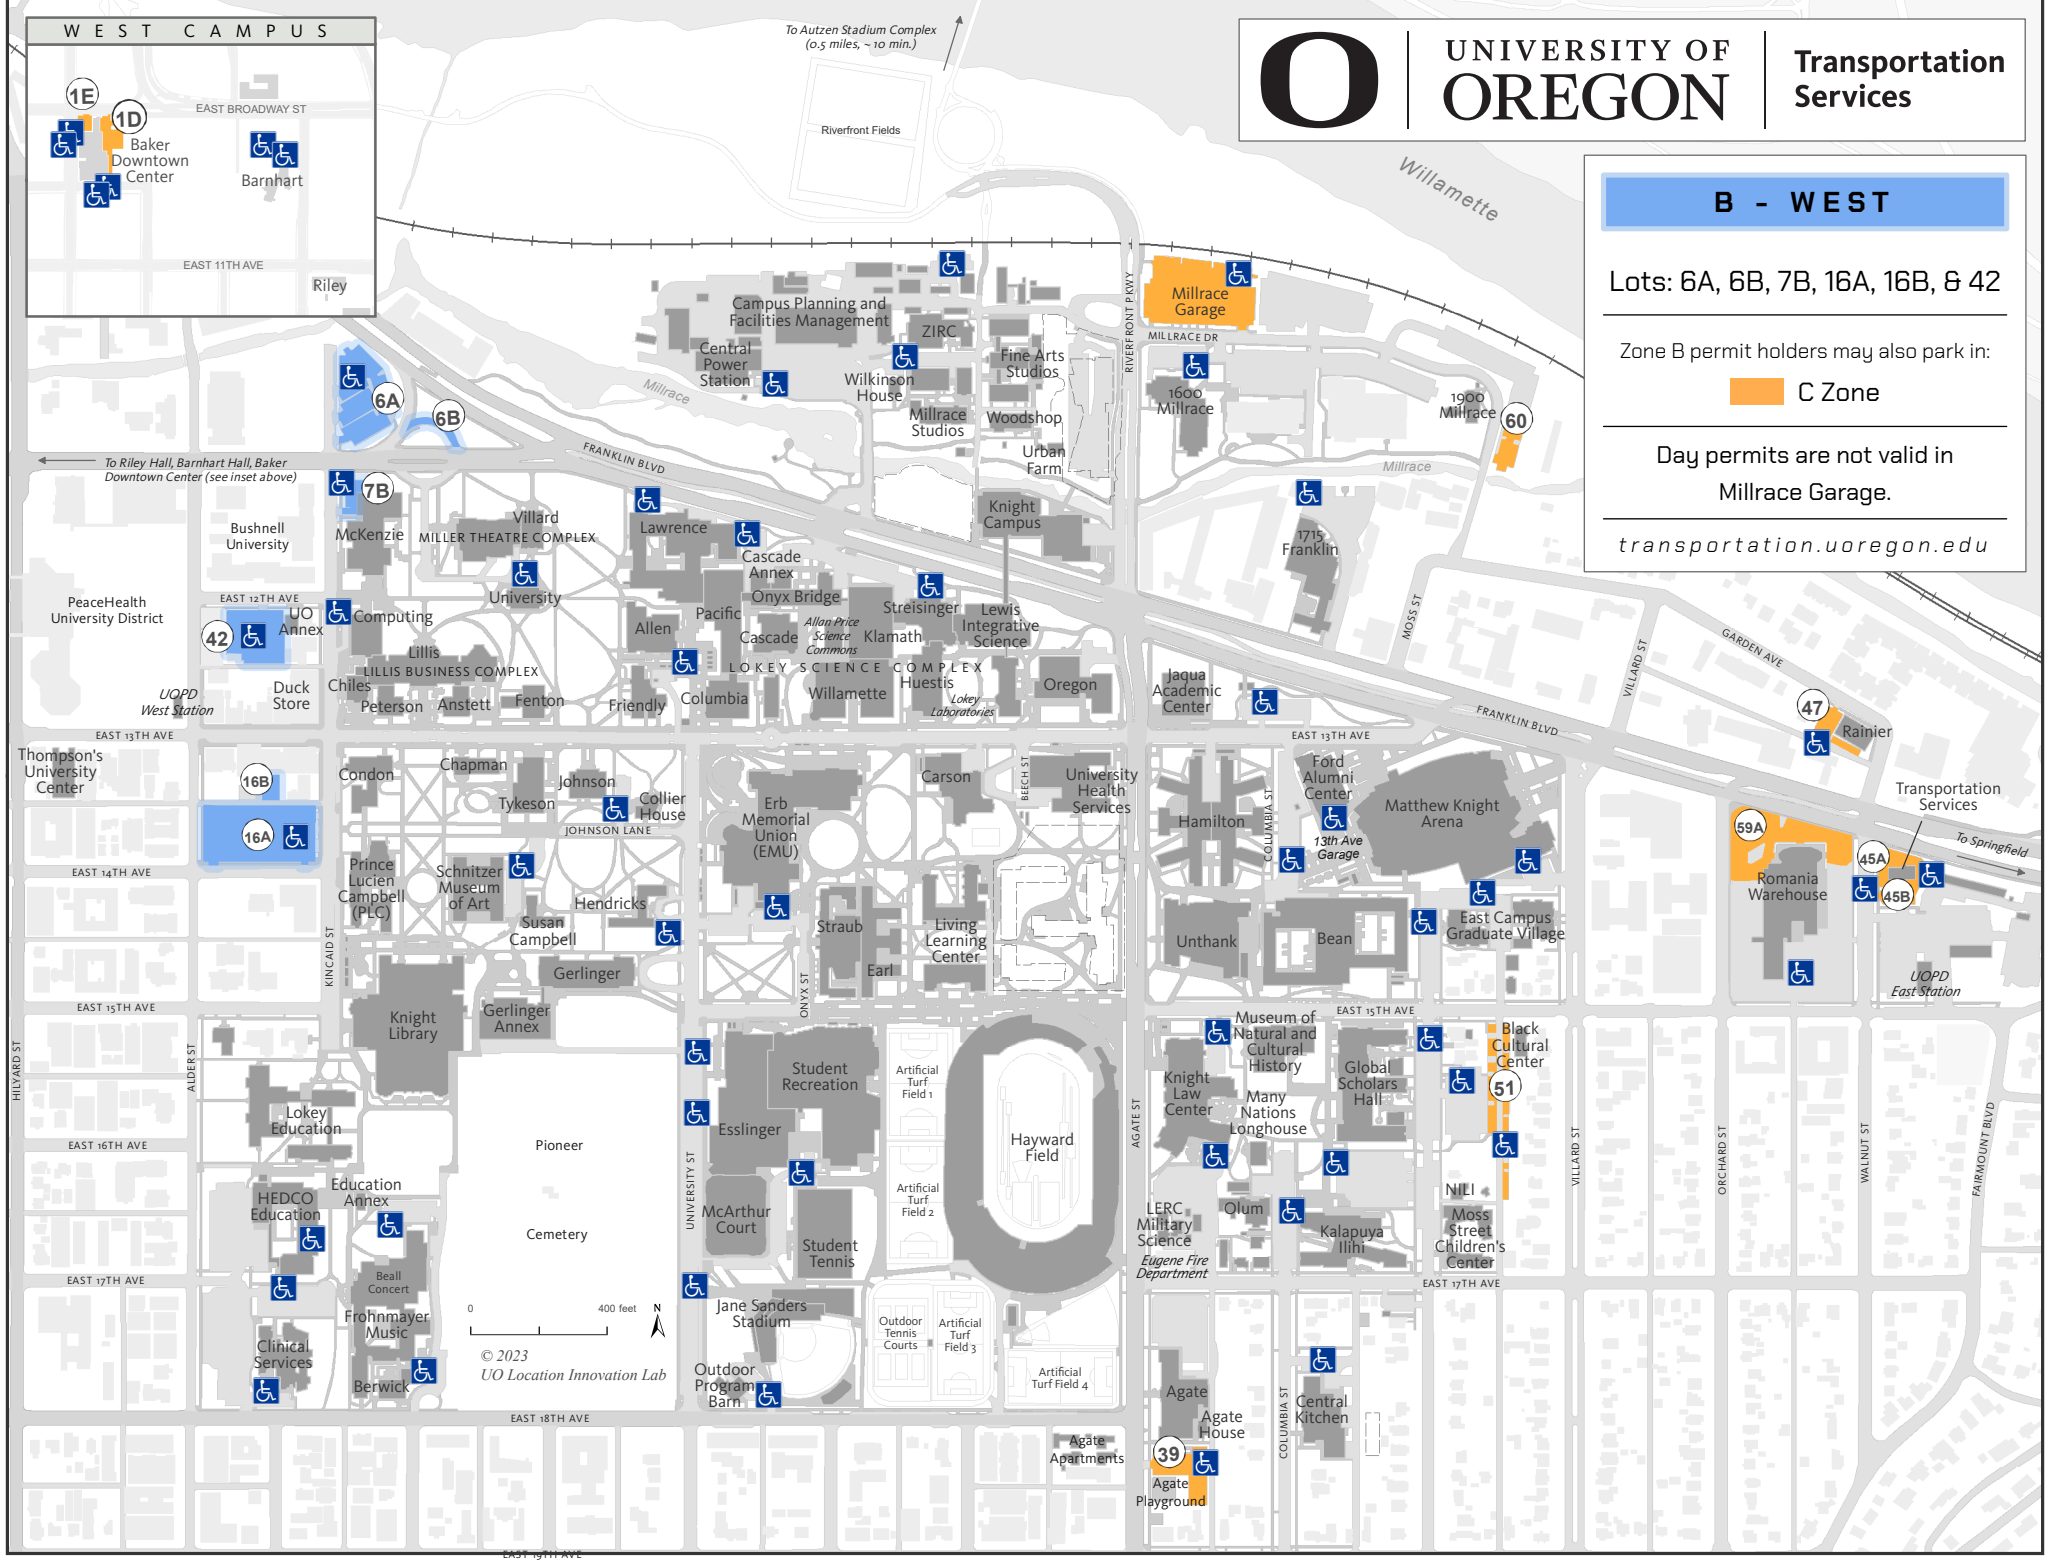

WEST CAMPUS

UNIVERSITY OF OREGON

Transportation Services

B - WEST

Lots: 6A, 6B, 7B, 16A, 16B, & 42

Zone B permit holders may also park in:

C Zone

Day permits are not valid in Millrace Garage.

transportation.uoregon.edu

© 2023 UO Location Innovation Lab