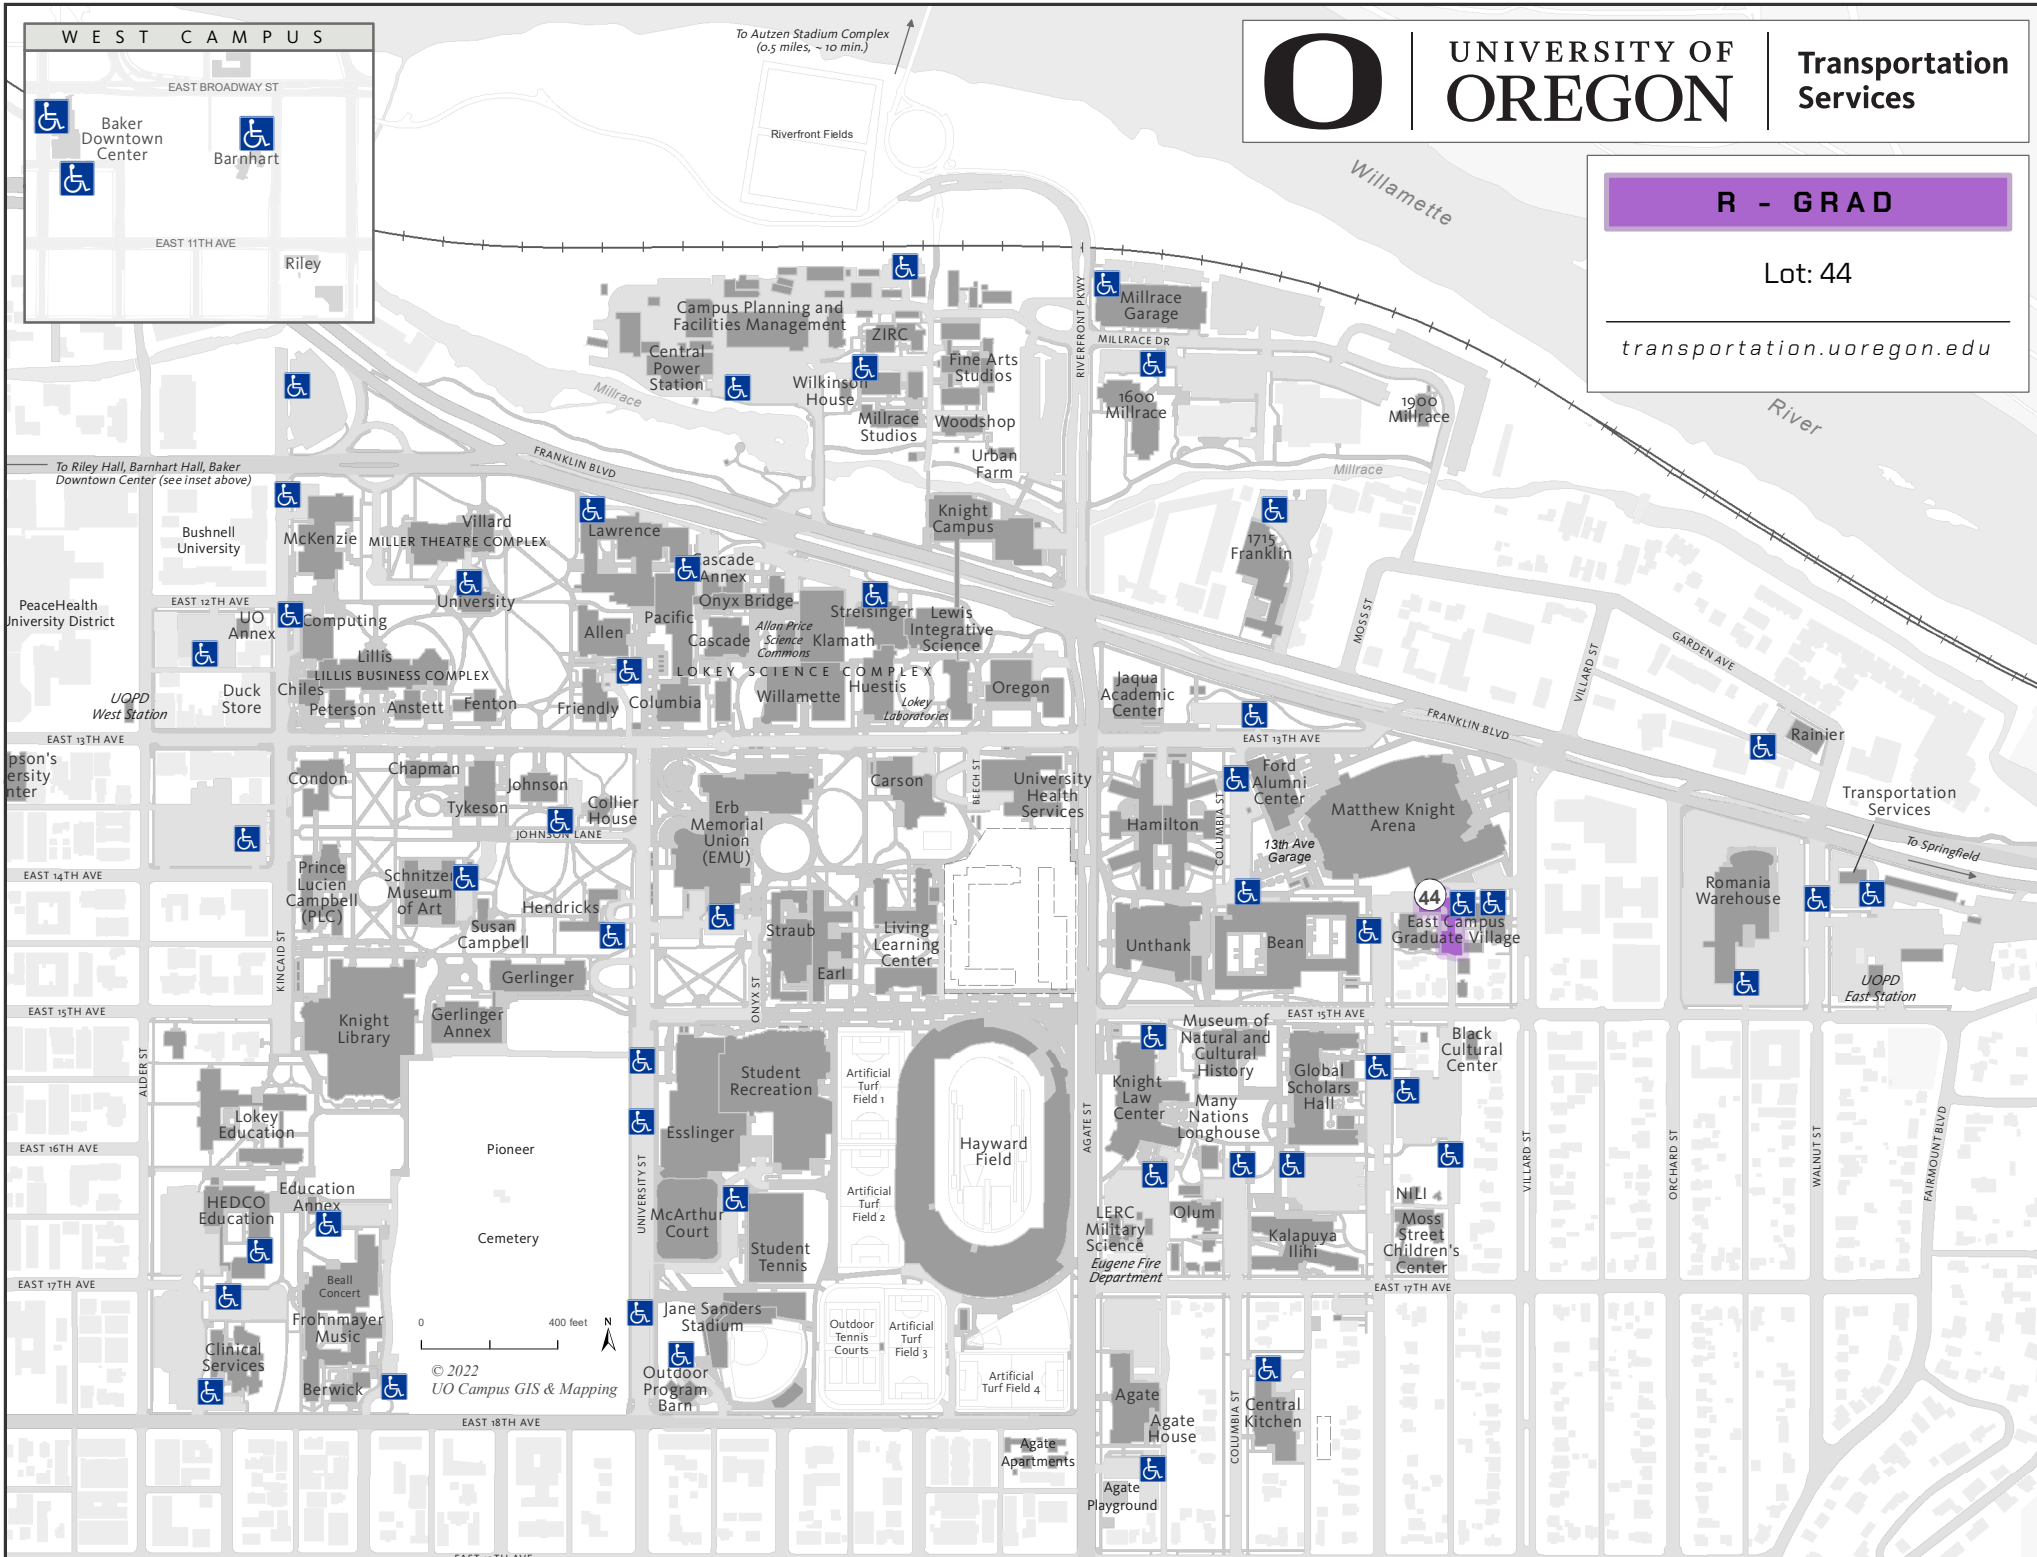

UNIVERSITY OF OREGON

Transportation Services

R - GRAD

Lot: 44

transportation.uoregon.edu

© 2022 UO Campus GIS & Mapping