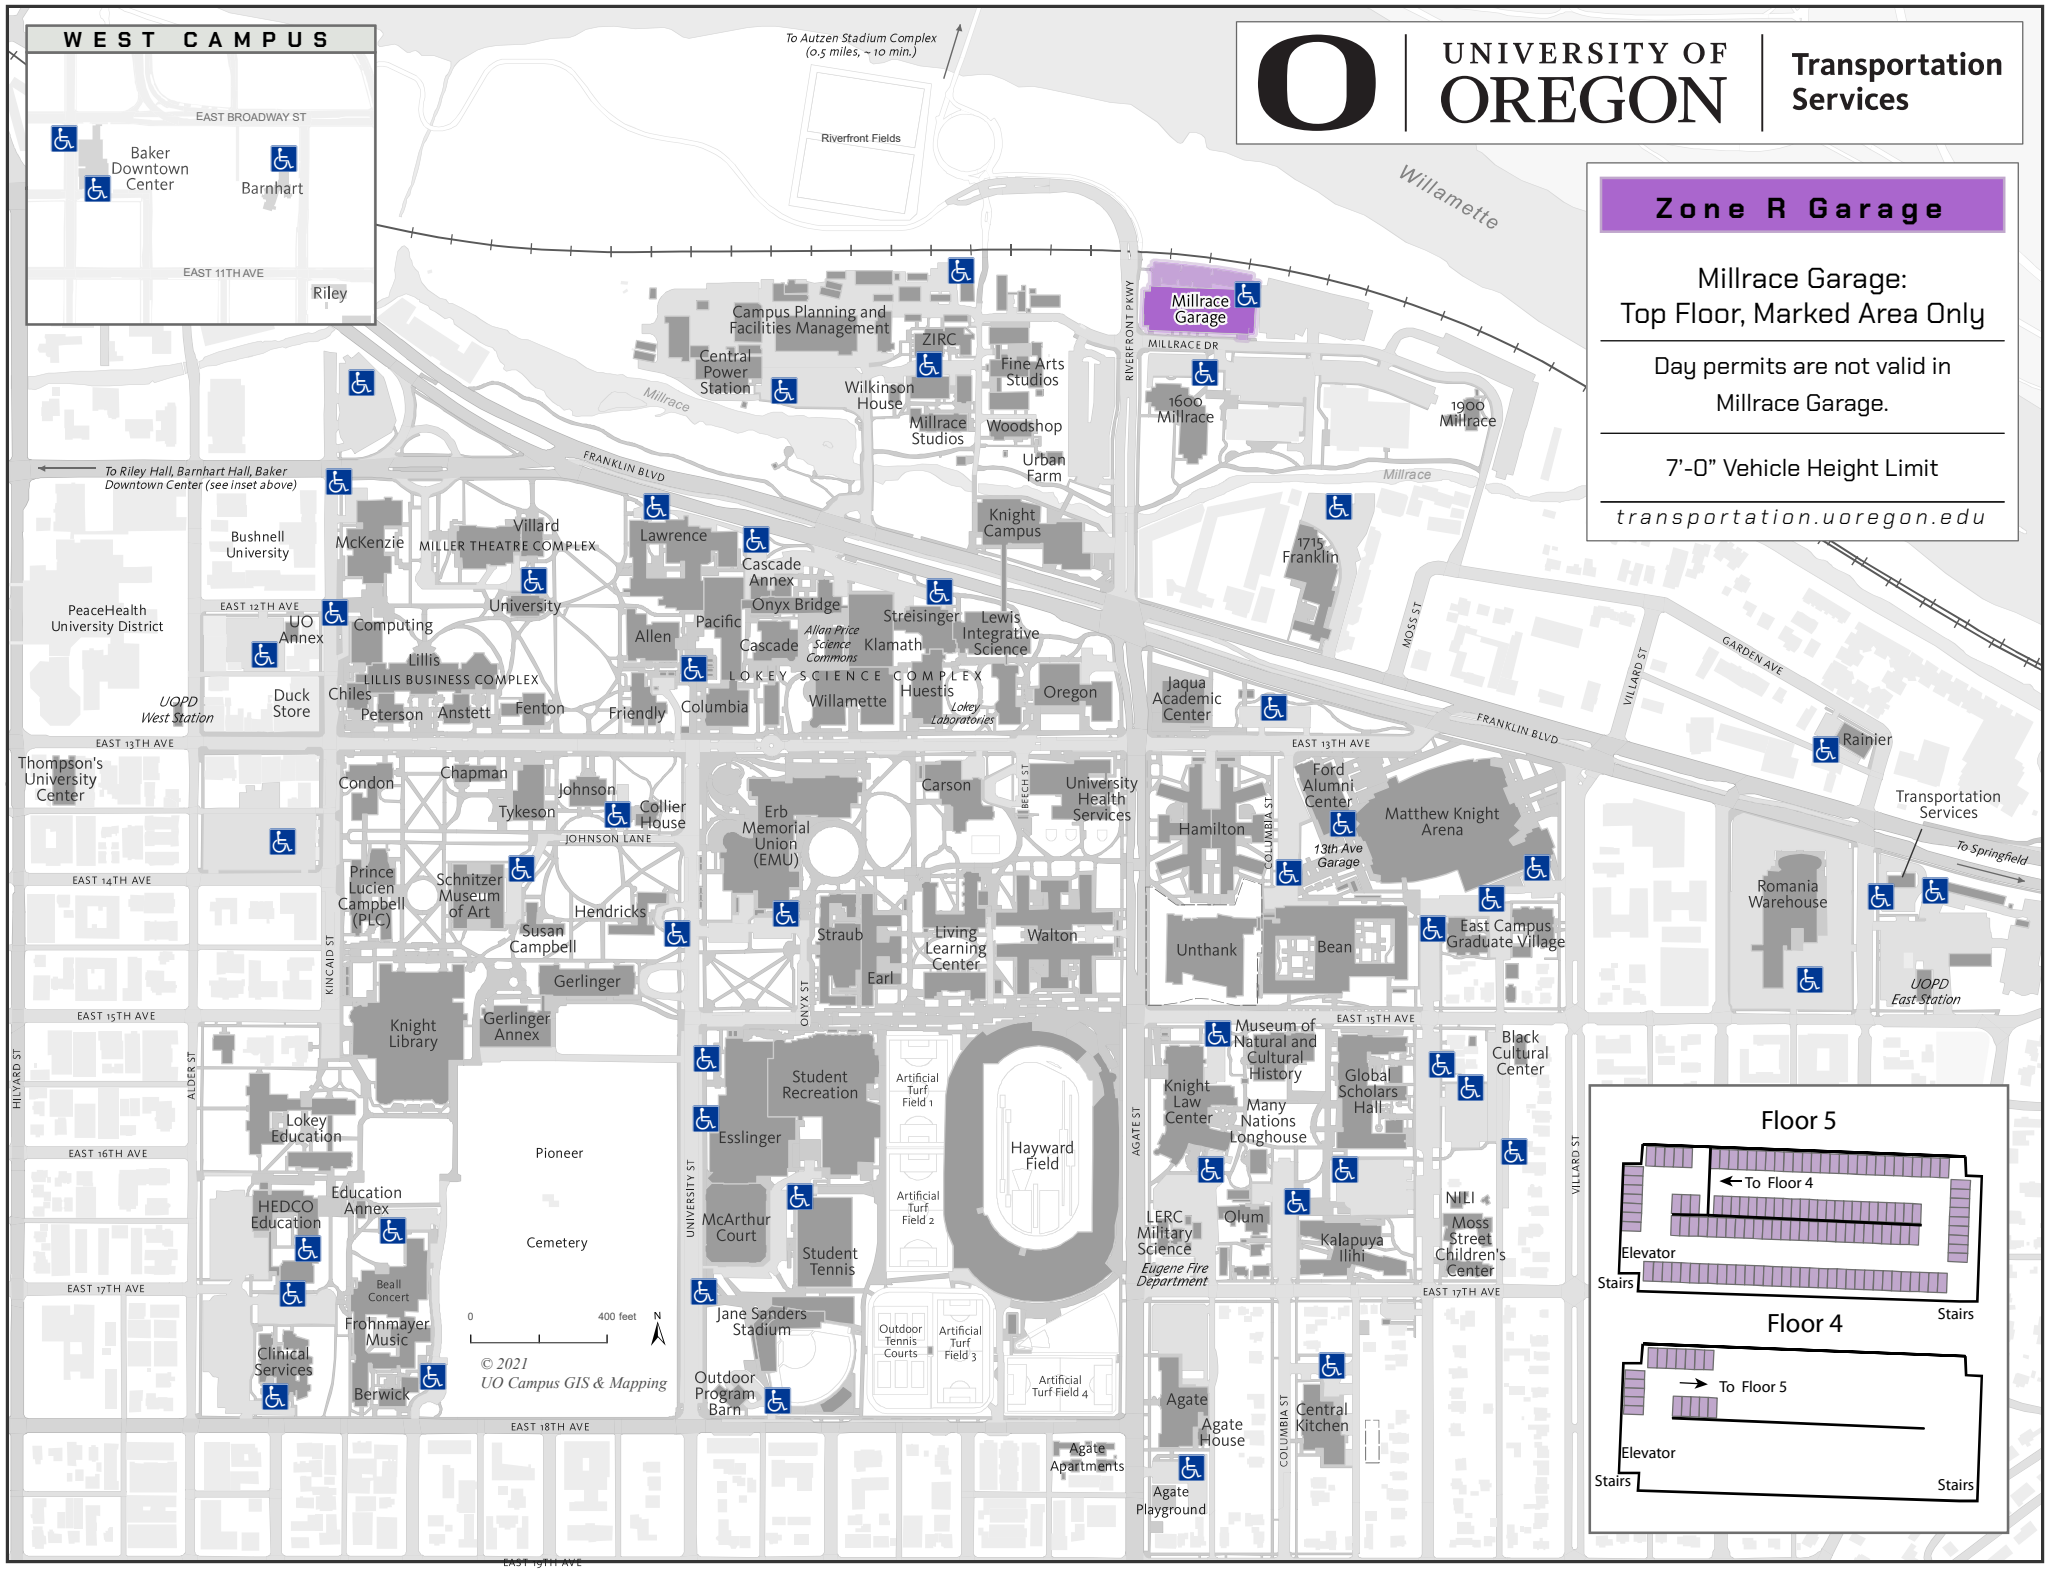

WEST CAMPUS

UNIVERSITY OF OREGON

Transportation Services

Zone R Garage

Millrace Garage:
Top Floor, Marked Area Only

Day permits are not valid in
Millrace Garage.

7'-0" Vehicle Height Limit

transportation.uoregon.edu

© 2021
UO Campus GIS & Mapping