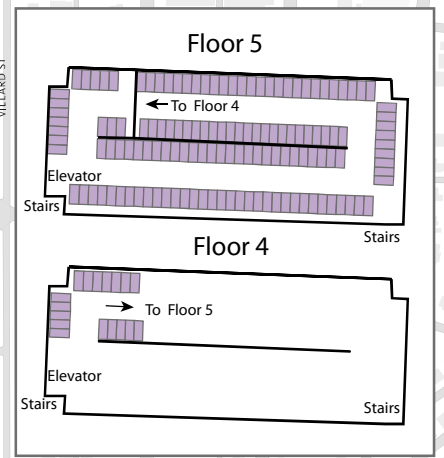

WEST CAMPUS

UNIVERSITY OF OREGON

Transportation Services

Zone R Garage

Millrace Garage:
Top Floor, Marked Area Only

Day permits are not valid in
Millrace Garage.

7'-0" Vehicle Height Limit

transportation.uoregon.edu