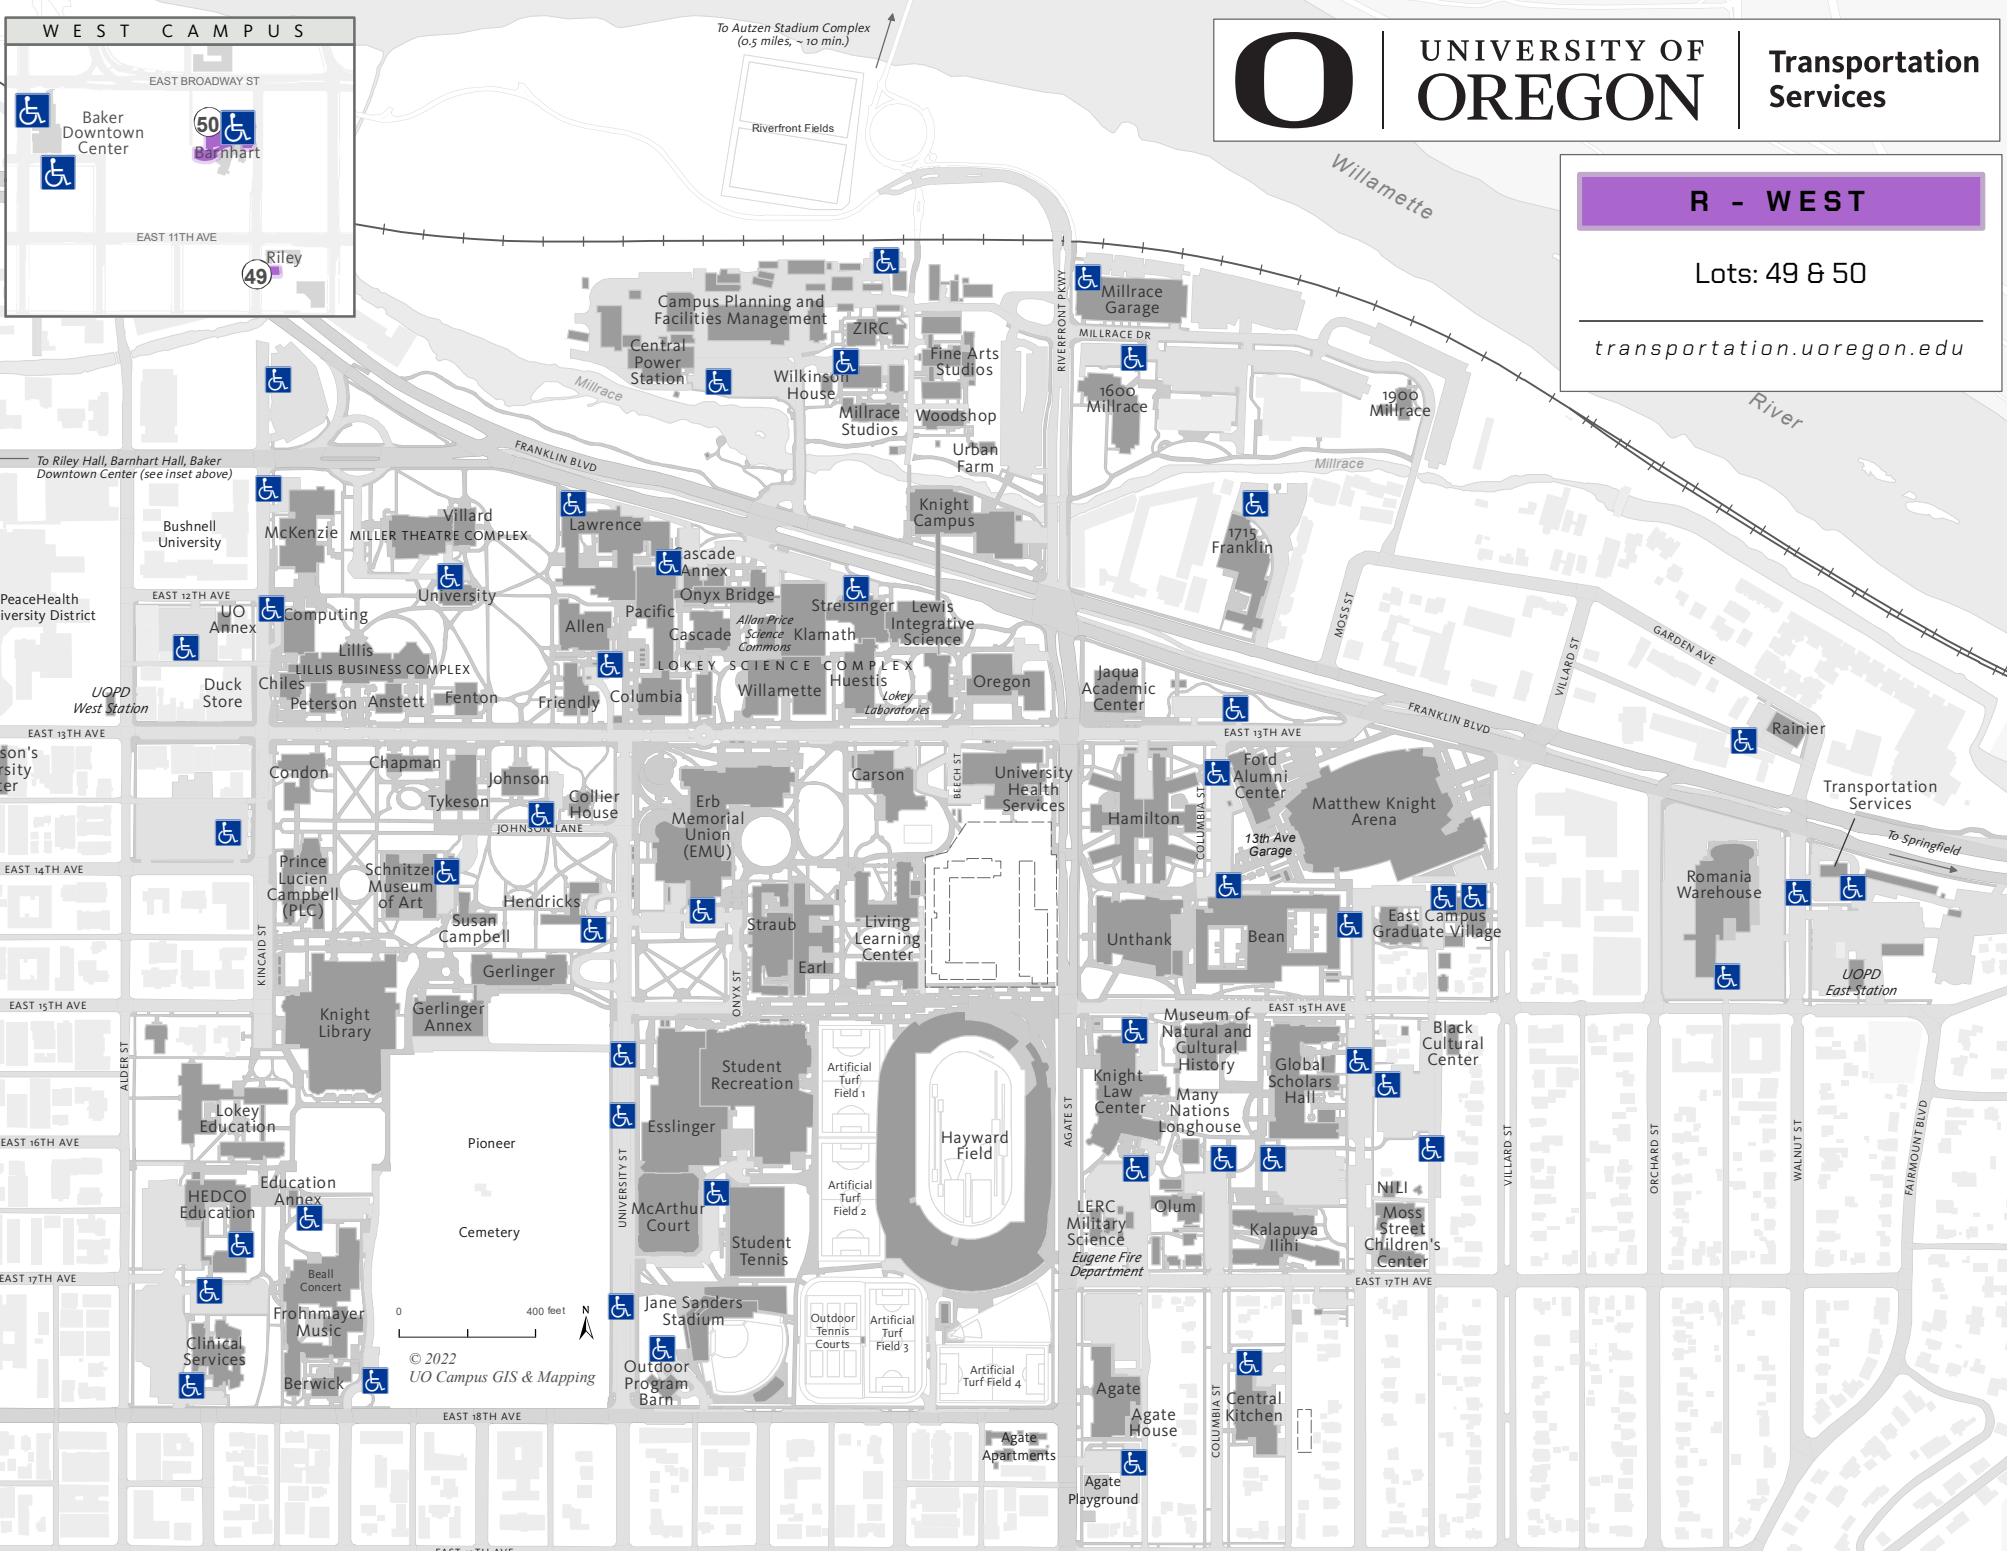

UNIVERSITY OF OREGON

Transportation Services

R - WEST

Lots: 49 & 50  
[transportation.uoregon.edu](http://transportation.uoregon.edu)

WEST CAMPUS  
EAST BROADWAY ST  
Baker Downtown Center  
Barnhart  
EAST 11TH AVE  
Riley  
49

© 2022  
UO Campus GIS & Mapping